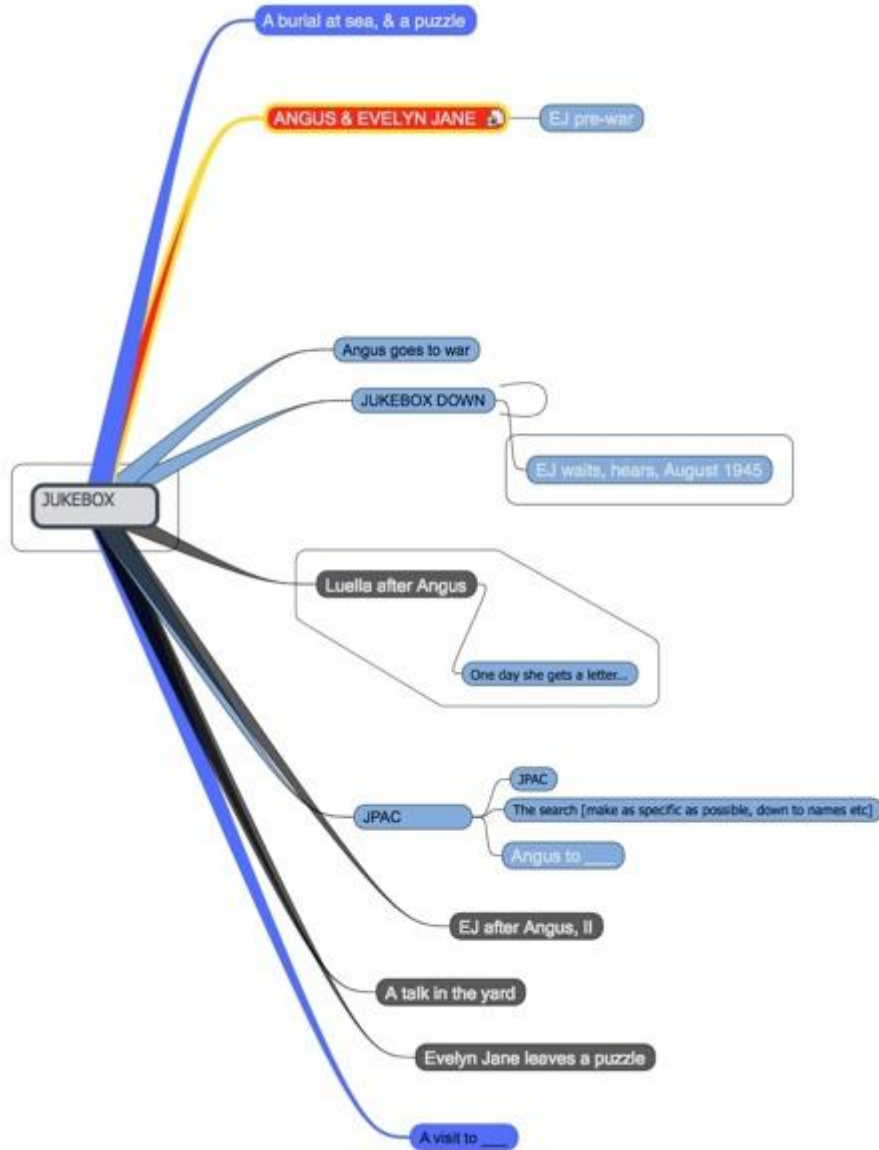

David Dobbs's first mind map for "My Mother's Lover" (working title "Jukebox"), constructed about halfway through composition:

Final mind map:

It's hard to follow an act like that,
and though my mother tried, she..