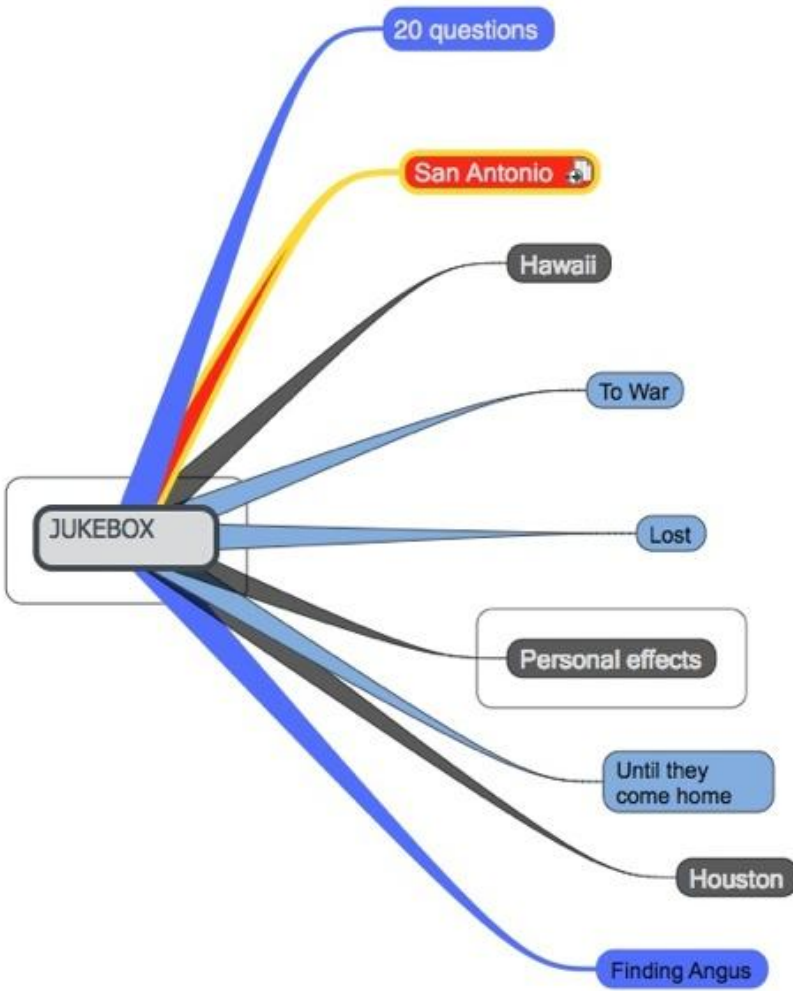

David Dobbs's first mind map for "My Mother's Lover" (working title "Jukebox"), constructed about halfway through composition:

Final mind map:

It's hard to follow an act like that,
and though my mother tried, she..